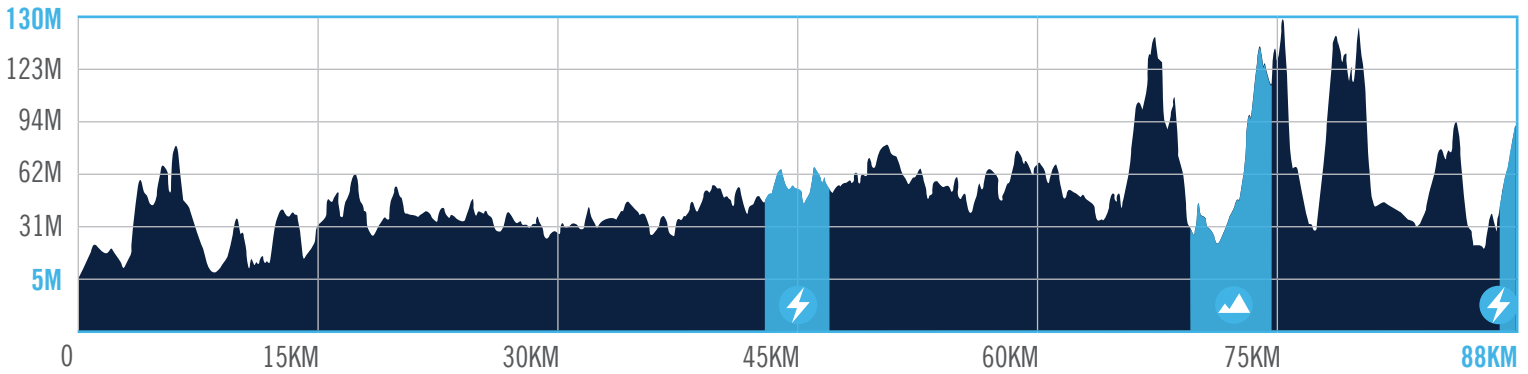

COURSES ARE SUBJECT TO CHANGE

**TOTAL ELEVATION: 1085M**

**SPRINT 4KM**  
OLD GYMPIE RD, BEERBURRUM  
**43KM - 47KM**

**KING OF THE MOUNTAIN 5KM**  
OLD GYMPIE RD, MOOLOOLAH  
**69KM - 74KM**

**SPRINT 1KM**  
PINE GROVE RD, WOOMBYE  
**87KM - 88KM**

**HYDRATION STATION**  
**25KM**

**FEED STATION**  
**40KM**

**HYDRATION STATION**  
**60KM**