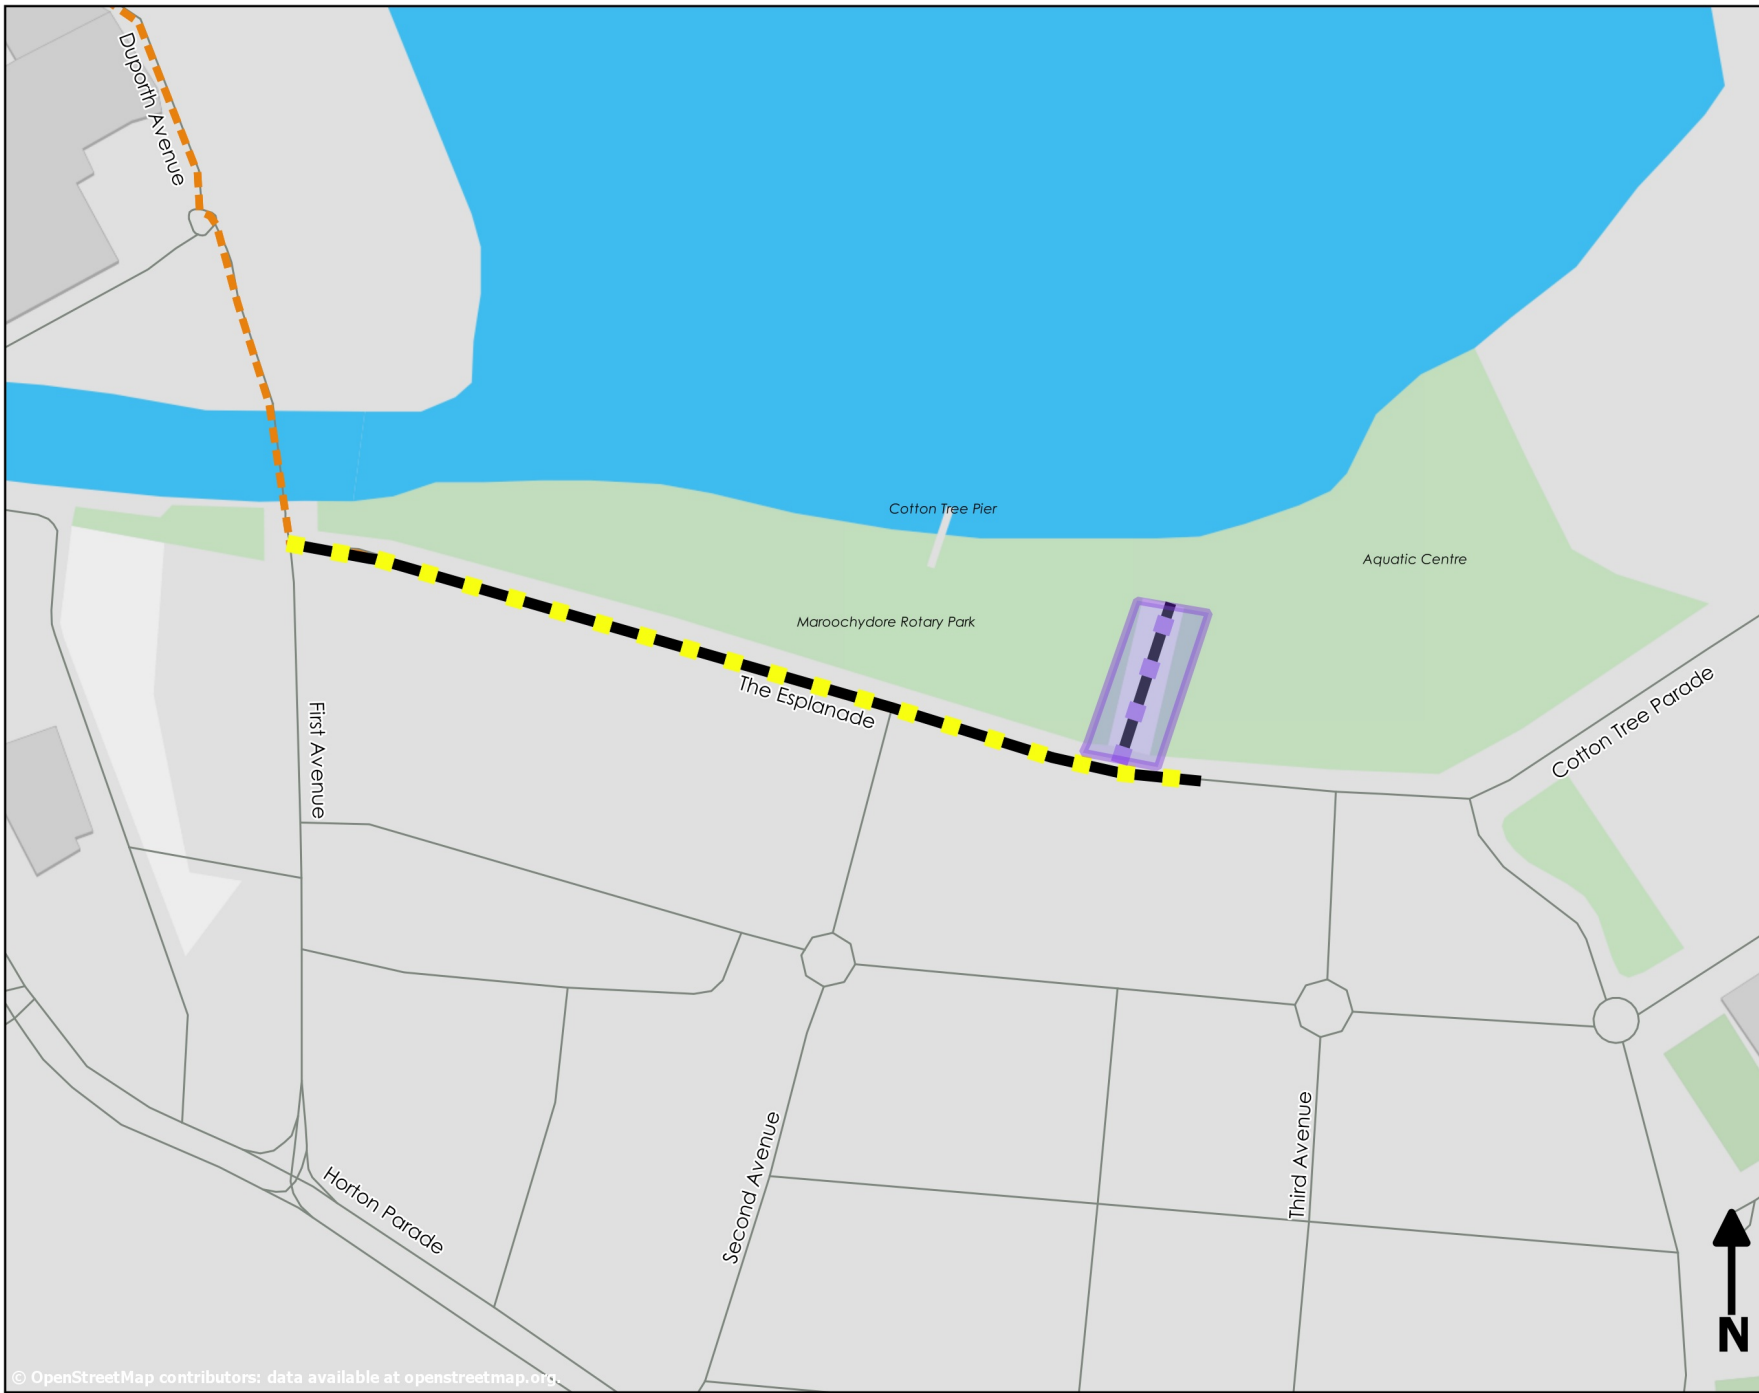

VELOTHON MAP 6

13 - 16 JULY 2017

Legend

-  Event Hub Area
- Course Routes**
 -  Stage 1 Friday 14 July
 -  Stage 2 Saturday 15 July
 -  Stage 3 Sunday 16 July
- Closure Type**
 -  Road Closure
 -  Local Access Only
 -  Potential Closure
 -  Event Hub Closure

COTTON TREE CLOSURES, MAROOCHYDORE:

The Event Hub area is to be located at the Maroochydore Rotary Park car park, off the Esplanade. This car park will be closed from Monday 10 July 4:00am to Tuesday 18 July 5:00pm.

The Esplanade, including all on-street parking facilities, will be closed in the Eastbound direction only, between Duporth Avenue and the Event Hub Area, on Sunday 16 July between 8:00am and 3:00pm. Local access will be permitted westbound during this time.