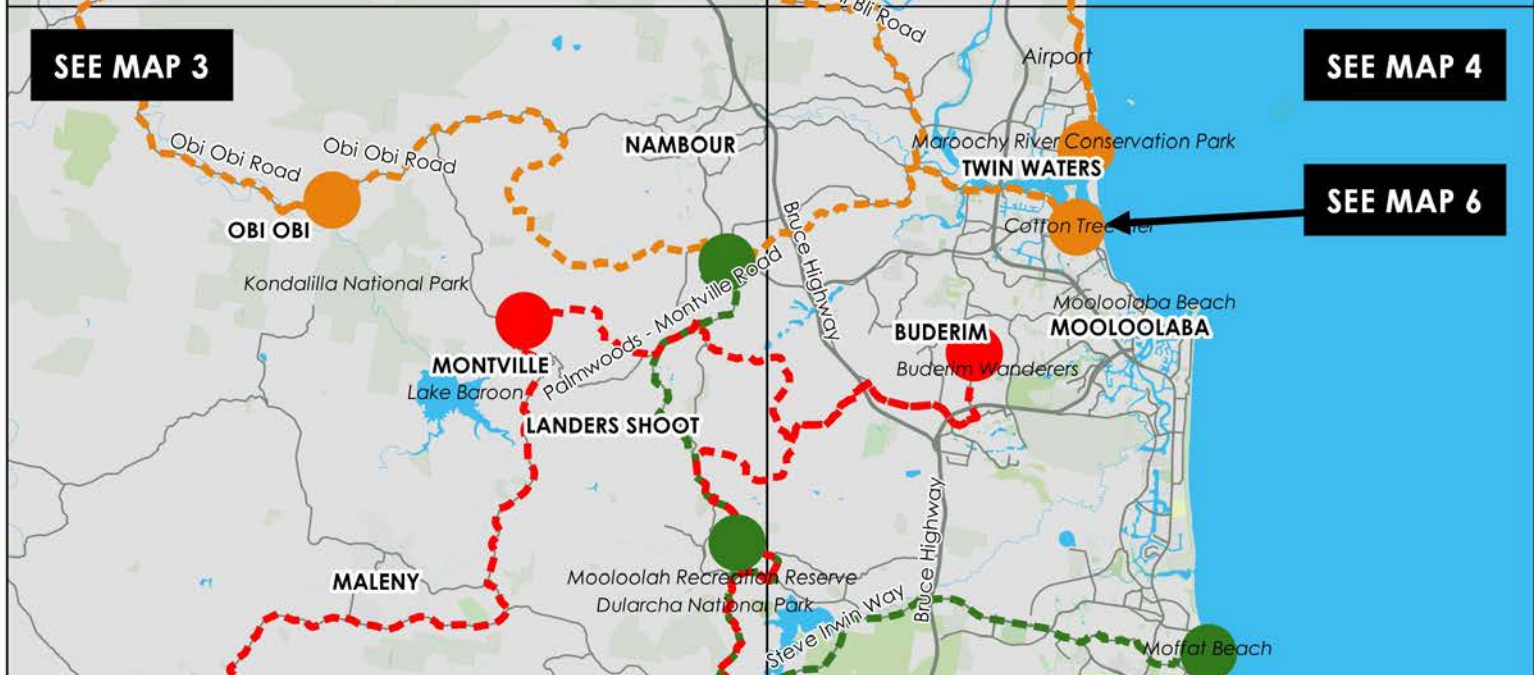

SEE MAP 1

SEE MAP 2

SEE MAP 3

SEE MAP 4

SEE MAP 6

SEE MAP 5

# VELOTHON EVENT MAP

## 13 - 16 JULY 2017

### Legend

- Stage 1 Course Friday 14 July
- Stage 2 Course Saturday 15 July
- Stage 3 Course Sunday 16 July
- Stage 1 Road Closures Friday 14 July
- Stage 2 Road Closures Saturday 15 July
- Stage 3 Road Closures Sunday 16 July