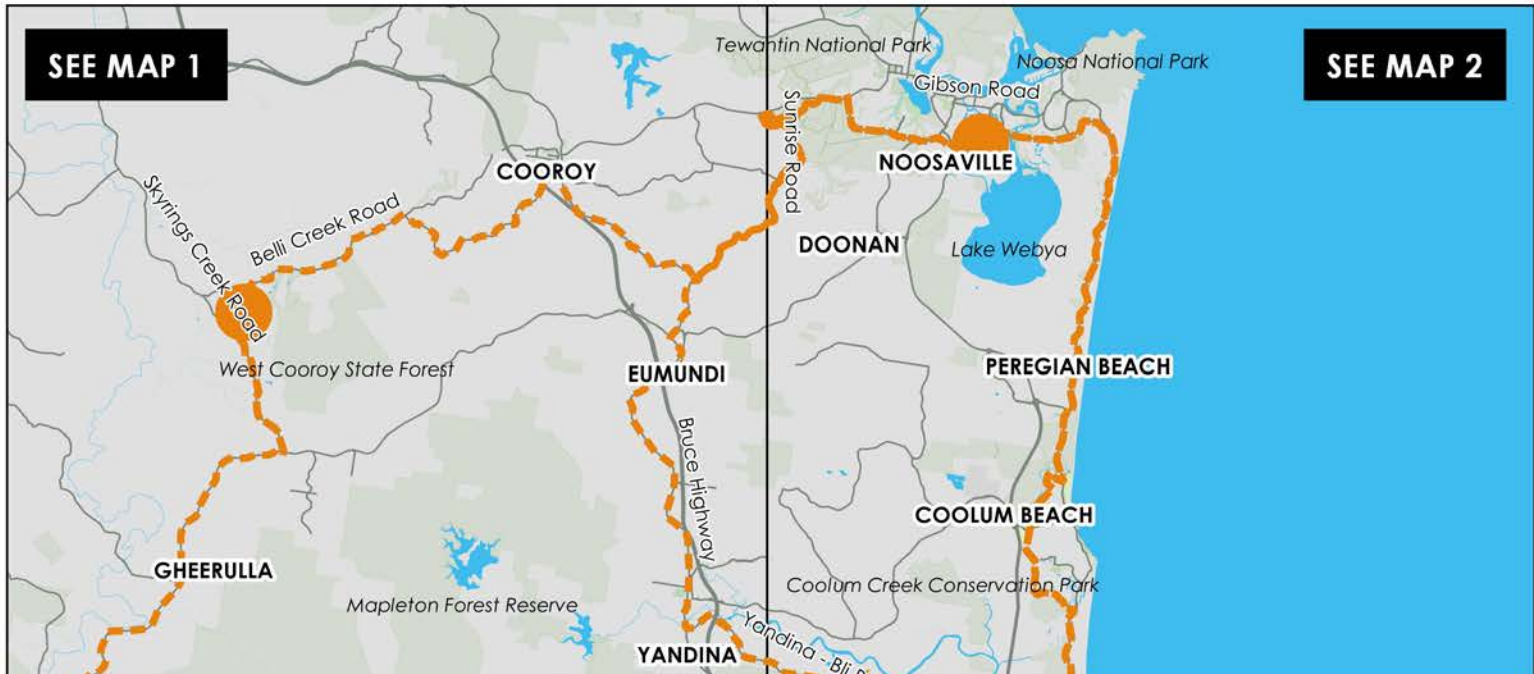

SEE MAP 1

SEE MAP 2

SEE MAP 3

SEE MAP 4

SEE MAP 6

SEE MAP 5

# VELOTHON EVENT MAP

## 13 - 16 JULY 2017

### Legend

- Stage 1 Course Friday 14 July
- Stage 2 Course Saturday 15 July
- Stage 3 Course Sunday 16 July
- Stage 1 Road Closures Friday 14 July
- Stage 2 Road Closures Saturday 15 July
- Stage 3 Road Closures Sunday 16 July