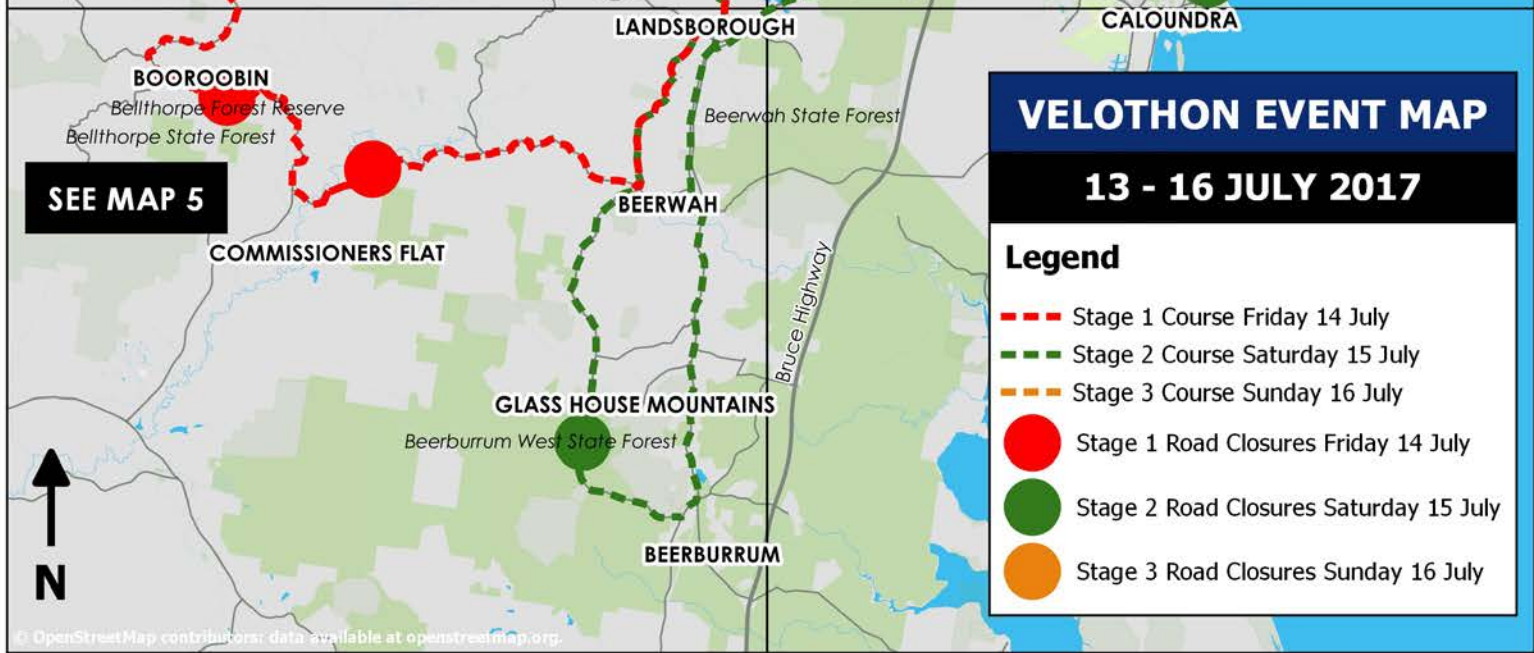

SEE MAP 1

SEE MAP 2

SEE MAP 3

SEE MAP 4

SEE MAP 6

SEE MAP 5

# VELOTHON EVENT MAP

## 13 - 16 JULY 2017

### Legend

- Stage 1 Course Friday 14 July
- Stage 2 Course Saturday 15 July
- Stage 3 Course Sunday 16 July
- Stage 1 Road Closures Friday 14 July
- Stage 2 Road Closures Saturday 15 July
- Stage 3 Road Closures Sunday 16 July